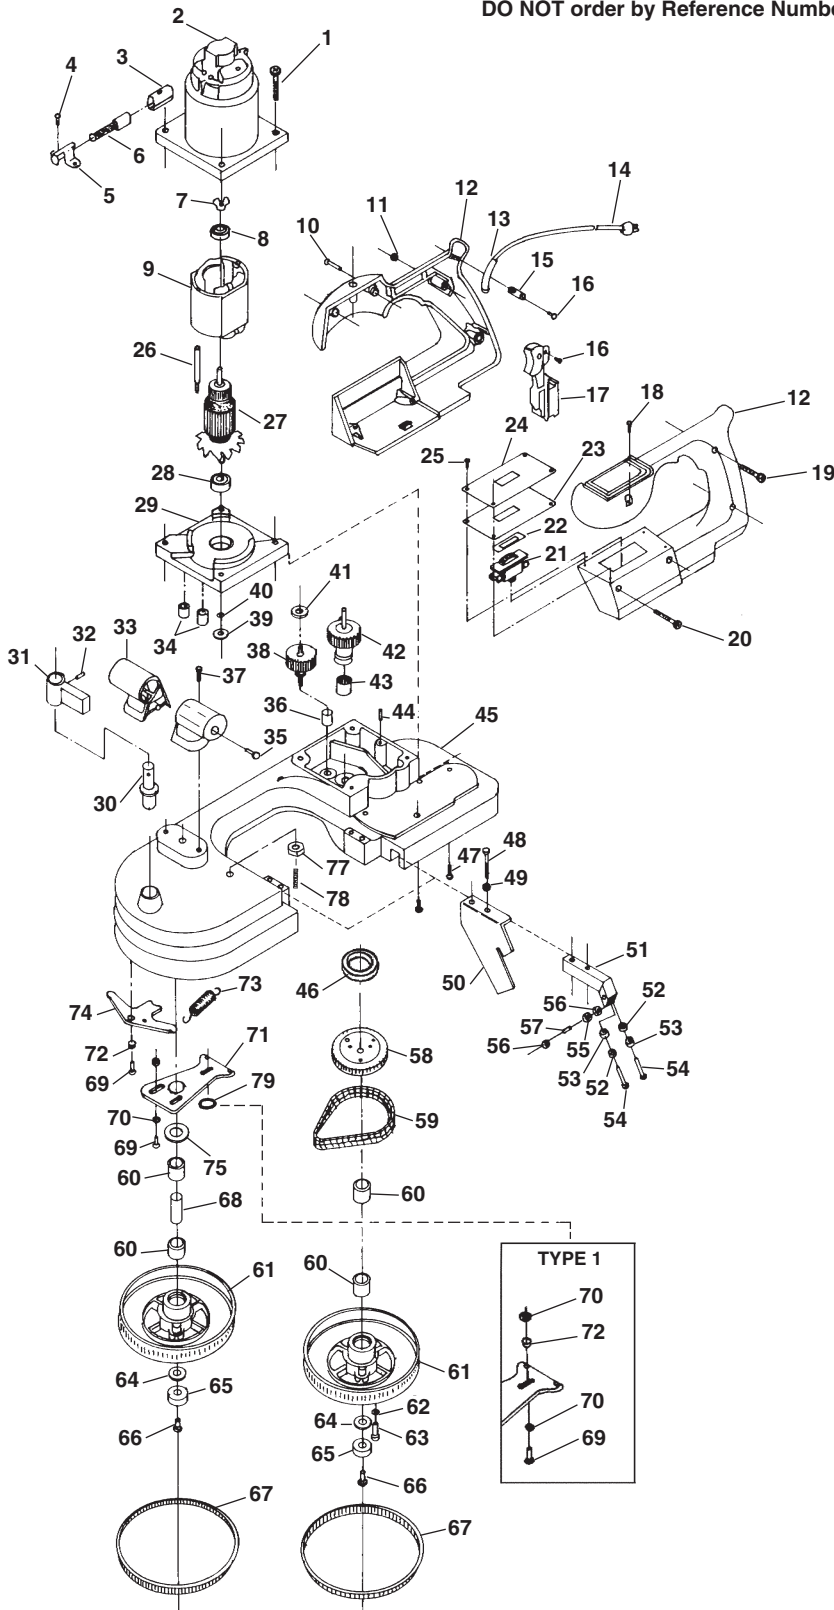

**NOTE: Order parts by Catalog Number only.
DO NOT order by Reference Number.**

Ref. No.	Catalog No.	Description
1	74420	Housing Screw
2	42137	Motor Housing
3	18437	Brush Holder
4	42142	Screw
5	18432	Brush Retainer
6	50017	Set 2 Brushes (Inc. Ref No.5)
7	42147	Load Washer
8	18167	Armature Bearing
9	42152	Field 115V (932 Only)
	46912	Field 115V (932-VS only)
10	42162	Screw
11	78660	Nut
12	42167	Handle Set (932 Only)
	46947	Handle Set (932-VS Only)
13	18207	Strain Relief (932 Only)
	78675	Strain Relief (932-VS Only)
14	42172	Cord (932 Only)
	46922	Cord (932-VS Only)
15	78680	Cord Clamp
16	78690	Switch Mount Screw
17	78530	Switch (932 Only)
	46917	Switch (932-VS Only)
18	42177	Screw
19	74375	Handle Upper Screw
20	42182	Screw
21	42187	Switch (932 Only)
	47022	Speed Control (932-VS Only)
22	42192	Insulator (932 Only)
23	42197	Insulator (932-VS Only)
24	42202	Decorator Plate (932 Only)
25	74210	Screw (932 Only)
26	42207	Screw
27	42212	Armature 115V
28	42222	Bearing
29	42227	Intermediate Plate
30	42232	Tension Shaft
31	74170	Tension Knob
32	74175	Pin
33	42237	Knob Set
34	42242	Bearing
35	42247	Screw
36	42252	Bearing
37	78615	Yoke Screw
38	42257	Intermediate Gear
39	42262	Slinger
40	18242	O-Ring
41	18217	Washer
42	42267	Gear & Sprocket Assembly
43	42272	Needle Bearing
44	42277	Pin
45	42282	Pulley Housing Assy (932 Only)
	46932	Pulley Housing (932-VS Only)
46	42287	Seal
47	42292	Screw
48	42297	Screw
49	46957	Lock Washer
50	87415	Guide Stop
51	87430	Blade Guide (932-VS)
	46937	Blade Guide Holder (932-VS Only)
	46942	Blade Guide Hardware Package
	46942	(Includes Ref. Nos. 48, 49, 53-57)
52	74040	Outer Bearing
53	78510	Guide Roller
54	78695	Screw
55	74055	Guide Bearing
56	87425	Washer
57	87420	Pin
58	74080	Driven Sprocket
59	74085	Chain
60	74035	Pulley Bearing
61	42302	Pulley
62	78490	Lock Washer
63	42307	Screw
64	74295	Pulley Washer
65	74245	Pulley Washer
66	74250	Pulley Screw
67	74165	Tire
68	78550	Front Pulley
69	78615	Yoke Screw
70	78635	Washer (Shim as Required)
71	78620	Yoke Plate
72	78610	Bushing
73	78630	Tension Spring
	46952	Tension Spring (932-VS Only)
74	78605	Yoke
75	74215	Shaft Washer
76	46927	Ground Screw (Not Shown)
77	59592	Nut
78	59597	Slotted Set Screw
79	59602	Snap Ring